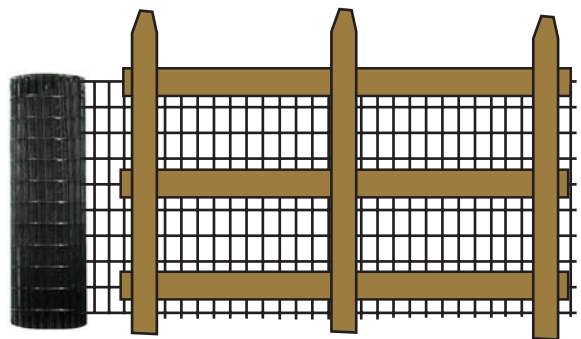

IN STOCK NOW

Welded Wire Fencing

Vinyl color coated over galvanized steel.

| Mesh Size: | | | | |
|---|---|--|---|---|
| 2" x 4" | 1-1/2" x 4" | 3" x 2" | 1" x 2" | 1" x 1" |
|  |  |  |  |  |
| Heights: 3' to 6' high. (Other sizes available) | | | | |

Black

Green

Brown
2"x 4" 48" High Only

White
2"x 4" 48" High Only

Deer / Game Fence

- 8' Height
- High Tensile
- 12.5 Gauge
- Fixed Knot

Knock In Posts

The easiest and quickest way to install your new welded wire.

5' to 8' high.
Green Only.

This is the wire that is commonly attached to

Post and Rail

Website Keyword Search: **WWF**

We try to keep most wire in stock. Stock depletes quickly. It is best to call and order your wire on the phone before coming to pick up any material.