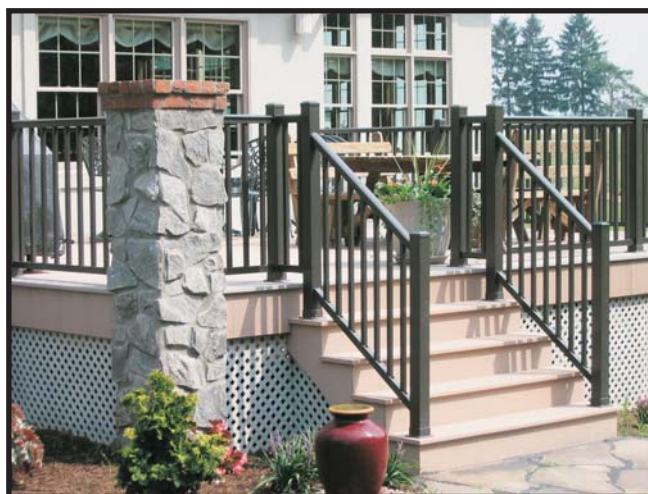

SPECRAIL Aluminum deck / porch railings are designed to offer you the advantages of aluminum, strength, elegance, durability, and no paint maintenance. We utilize the highest quality aluminum extrusions and castings: factory assembled sections, resulting in the finest deck/porch railing system available on the market today.

- Stationary or adjustable mounting
- Bracketed or welded plated posts
- Sold in 36" or 42" heights
- Standard 8' sections
- Optional 10' sections

We also carry Vinyl Deck/Porch railings

www.academyfence.com