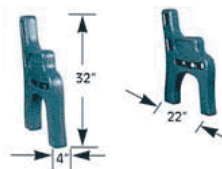

www.academyfence.com

119 North Day Street, Orange, NJ 07050 Tel # 973-674-0600 - Fax # 973-674-0400

You can count on us for professional service – Family owned and operated for over 35 Years!